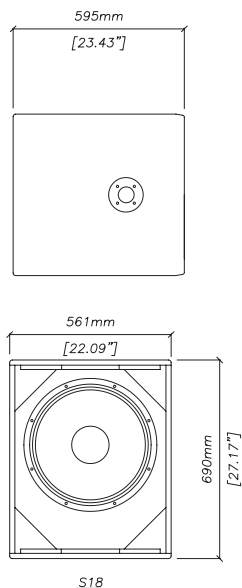

overall dimensions

Century Point, Halifax Road, Cressex Business Park,
High Wycombe, Buckinghamshire HP12 3SL, England.
Telephone: +44 (0)1494 535312 Facsimile: +44 (0)1494 438669
E-mail: info@martin-audio.com
All information is Copyright © 2003 Martin Audio Ltd.

www.martin-audio.com