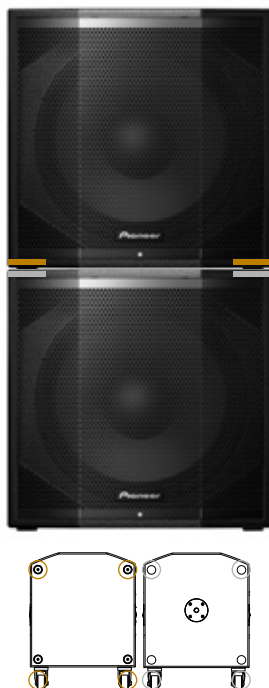

Rubber feet and recess location
points for secure stacking.