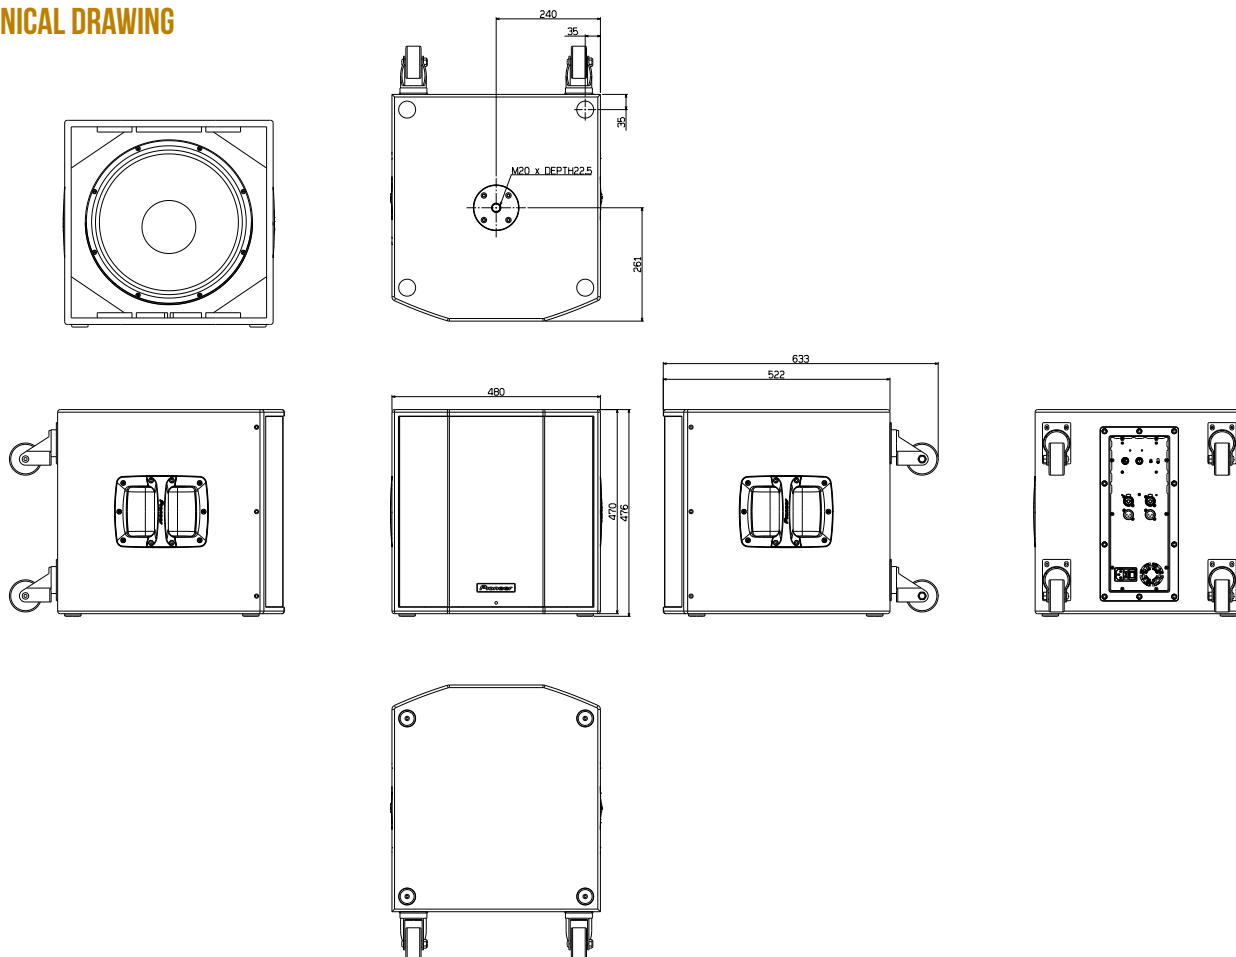

TECHNICAL DRAWING